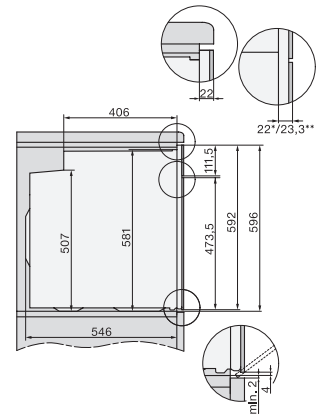

H 7565 BP

Ovn

i perfekt kombinerbart design med stegetermometer og BrillantLight

installation H7000 XL, installation drawing

side view H7000 XL, installation drawings

built-in H7000 XL, installation drawing

Installation H7000 XL underframe, installation drawings

Installation H7000 BM XL, installation drawings

side view H7000 XL build-under, installation drawing

H7x65BP, H7145BM, H7165B, H7365B, H2756B, H2765B/BP, DGC7151, DGC7351 installation drawings