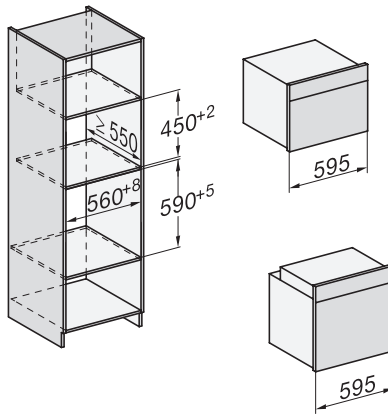

Installation H7000 BM XL, installation drawings