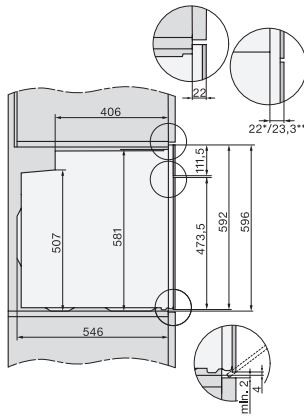

H 7565 BP

Ovn

i perfekt kombinerbart design med stegetermometer og BrillantLight

installation H7000 XL, installation drawing

side view H7000 XL, installation drawings

built-in H7000 XL, installation drawing