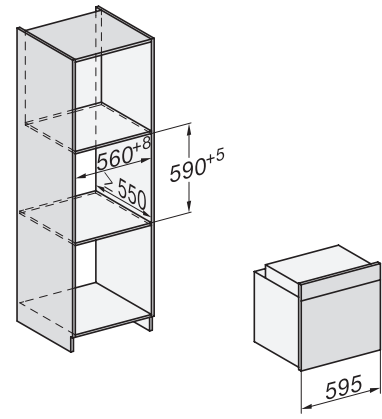

H 7565 BP

Ovn

i perfekt kombinerbart design med stegetermometer og BrillantLight

installation H7000 XL, installation drawing

side view H7000 XL, installation drawings

built-in H7000 XL, installation drawing