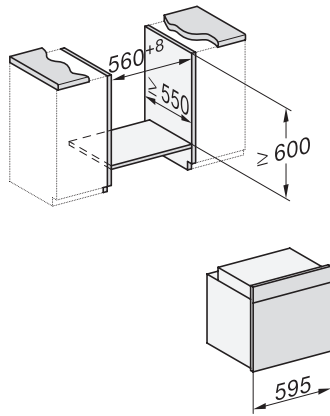

H 7565 BP

Ovn

i perfekt kombinerbart design med stegetermometer og BrillantLight

installation H7000 XL, installation drawing

side view H7000 XL, installation drawings

built-in H7000 XL, installation drawing

Installation H7000 XL underframe, installation drawings

Installation H7000 BM XL, installation drawings

side view H7000 XL build-under, installation drawing

H7x65BP, H7145BM, H7165B, H7365B, H2756B, H2765B/BP, DGC7151, DGC7351 installation drawings