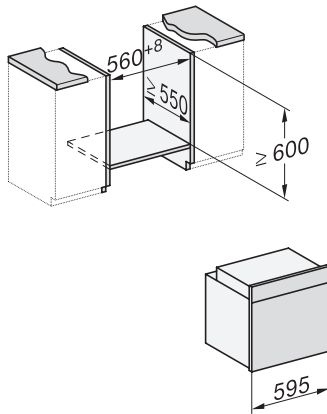

H 7365 BP

Ovn

i elegant, sort design med stegetermometer og pyrolyse.

installation H7000 XL, installation drawing

installation H7000 XL, installation drawing, GB, AU

side view H7000 XL, installation drawings

built-in H7000 XL, installation drawing

Installation H7000 XL underframe, installation drawings

Installation H7000 BM XL, installation drawings

side view H7000 XL build-under, installation drawing

H7x65BP, H7145BM, H7165B, H7365B, H2756B, H2765B/BP, DGC7151, DGC7351 installation drawings