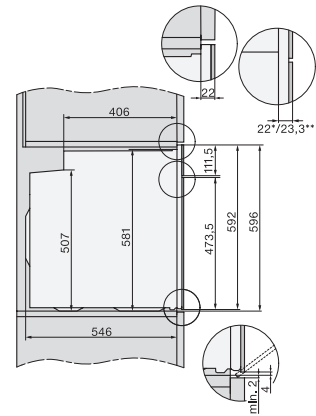

H 7365 BP

Ovn

i elegant, sort design med stegetermometer og pyrolyse.

installation H7000 XL, installation drawing

installation H7000 XL, installation drawing, GB, AU

side view H7000 XL, installation drawings

built-in H7000 XL, installation drawing

Installation H7000 XL underframe, installation drawings

Installation H7000 BM XL, installation drawings

side view H7000 XL build-under, installation drawing

H7x65BP, H7145BM, H7165B, H7365B, H2756B, H2765B/BP, DGC7151, DGC7351 installation drawings