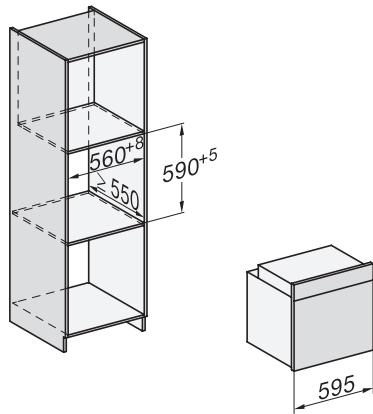

H 7365 BP

Ovn

i elegant, sort design med stegetermometer og pyrolyse.

installation H7000 XL, installation drawing

installation H7000 XL, installation drawing, GB, AU

side view H7000 XL, installation drawings

built-in H7000 XL, installation drawing

Installation H7000 XL underframe, installation drawings

Installation H7000 BM XL, installation drawings

side view H7000 XL build-under, installation drawing

H7x65BP, H7145BM, H7165B, H7365B, H2756B, H2765B/BP, DGC7151, DGC7351 installation drawings