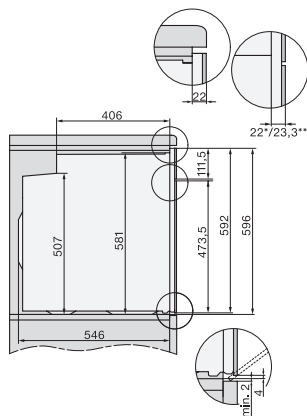

H 7365 BP

Ovn

i elegant, sort design med stegetermometer og pyrolyse.

installation H7000 XL, installation drawing

installation H7000 XL, installation drawing, GB, AU

side view H7000 XL, installation drawings

built-in H7000 XL, installation drawing

Installation H7000 XL underframe, installation drawings

Installation H7000 BM XL, installation drawings

side view H7000 XL build-under, installation drawing

H7x65BP, H7145BM, H7165B, H7365B, H2756B, H2765B/BP, DGC7151, DGC7351 installation drawings