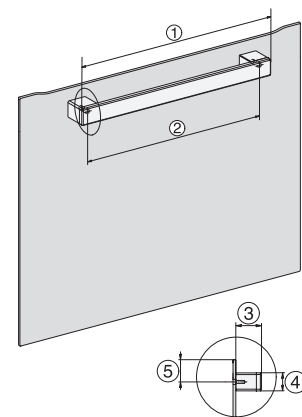

H 2455 B ACTIVE  
Ovn  
med timer og PerfectClean.

installation H7000 XL, installation drawing

side view H7000 XL, installation drawings

built-in H7000 XL, installation drawing

Installation H7000 XL underframe, installation drawings

side view H7000 XL build-under, installation drawing

H2465B, H2465BP, H2466B, H2466BP, H2467B, H2467BP, H2468B, H2468BP, H2469B, H2469BP installation drawings